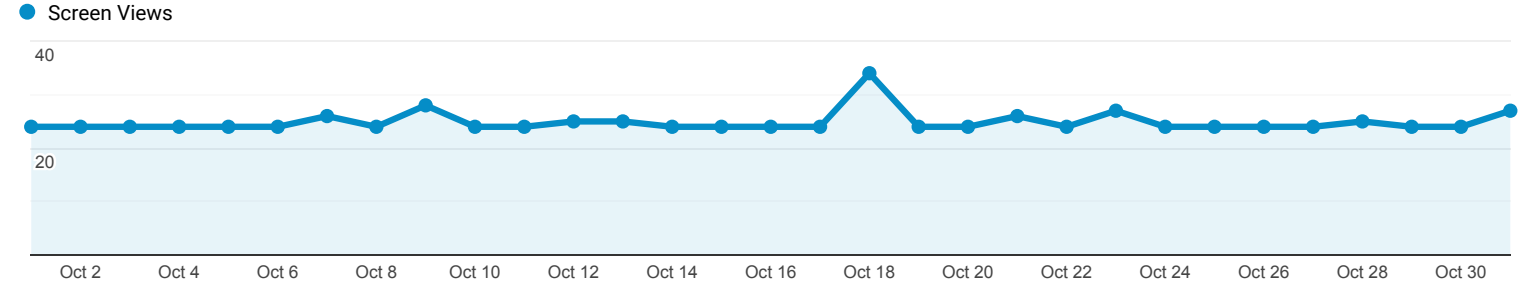

Kiosk

Oct 1, 2020 - Oct 31, 2020

All Users
100.00% Screen Views

Report Tab

Screen Name	Screen Views
	771 % of Total: 100.00% (771)
1. kiosk-home	754 (97.80%)
2. quiz/guc-trivia-quiz	6 (0.78%)
3. careers	3 (0.39%)
4. user/login	2 (0.26%)
5. about-us/science-behind-guc	1 (0.13%)
6. about-us/science-behind-guc/science-providing-electric-service	1 (0.13%)
7. cold-weather-thermostat	1 (0.13%)
8. energy-saving-tips	1 (0.13%)
9. start-or-stop-service	1 (0.13%)
10. where-we-are	1 (0.13%)