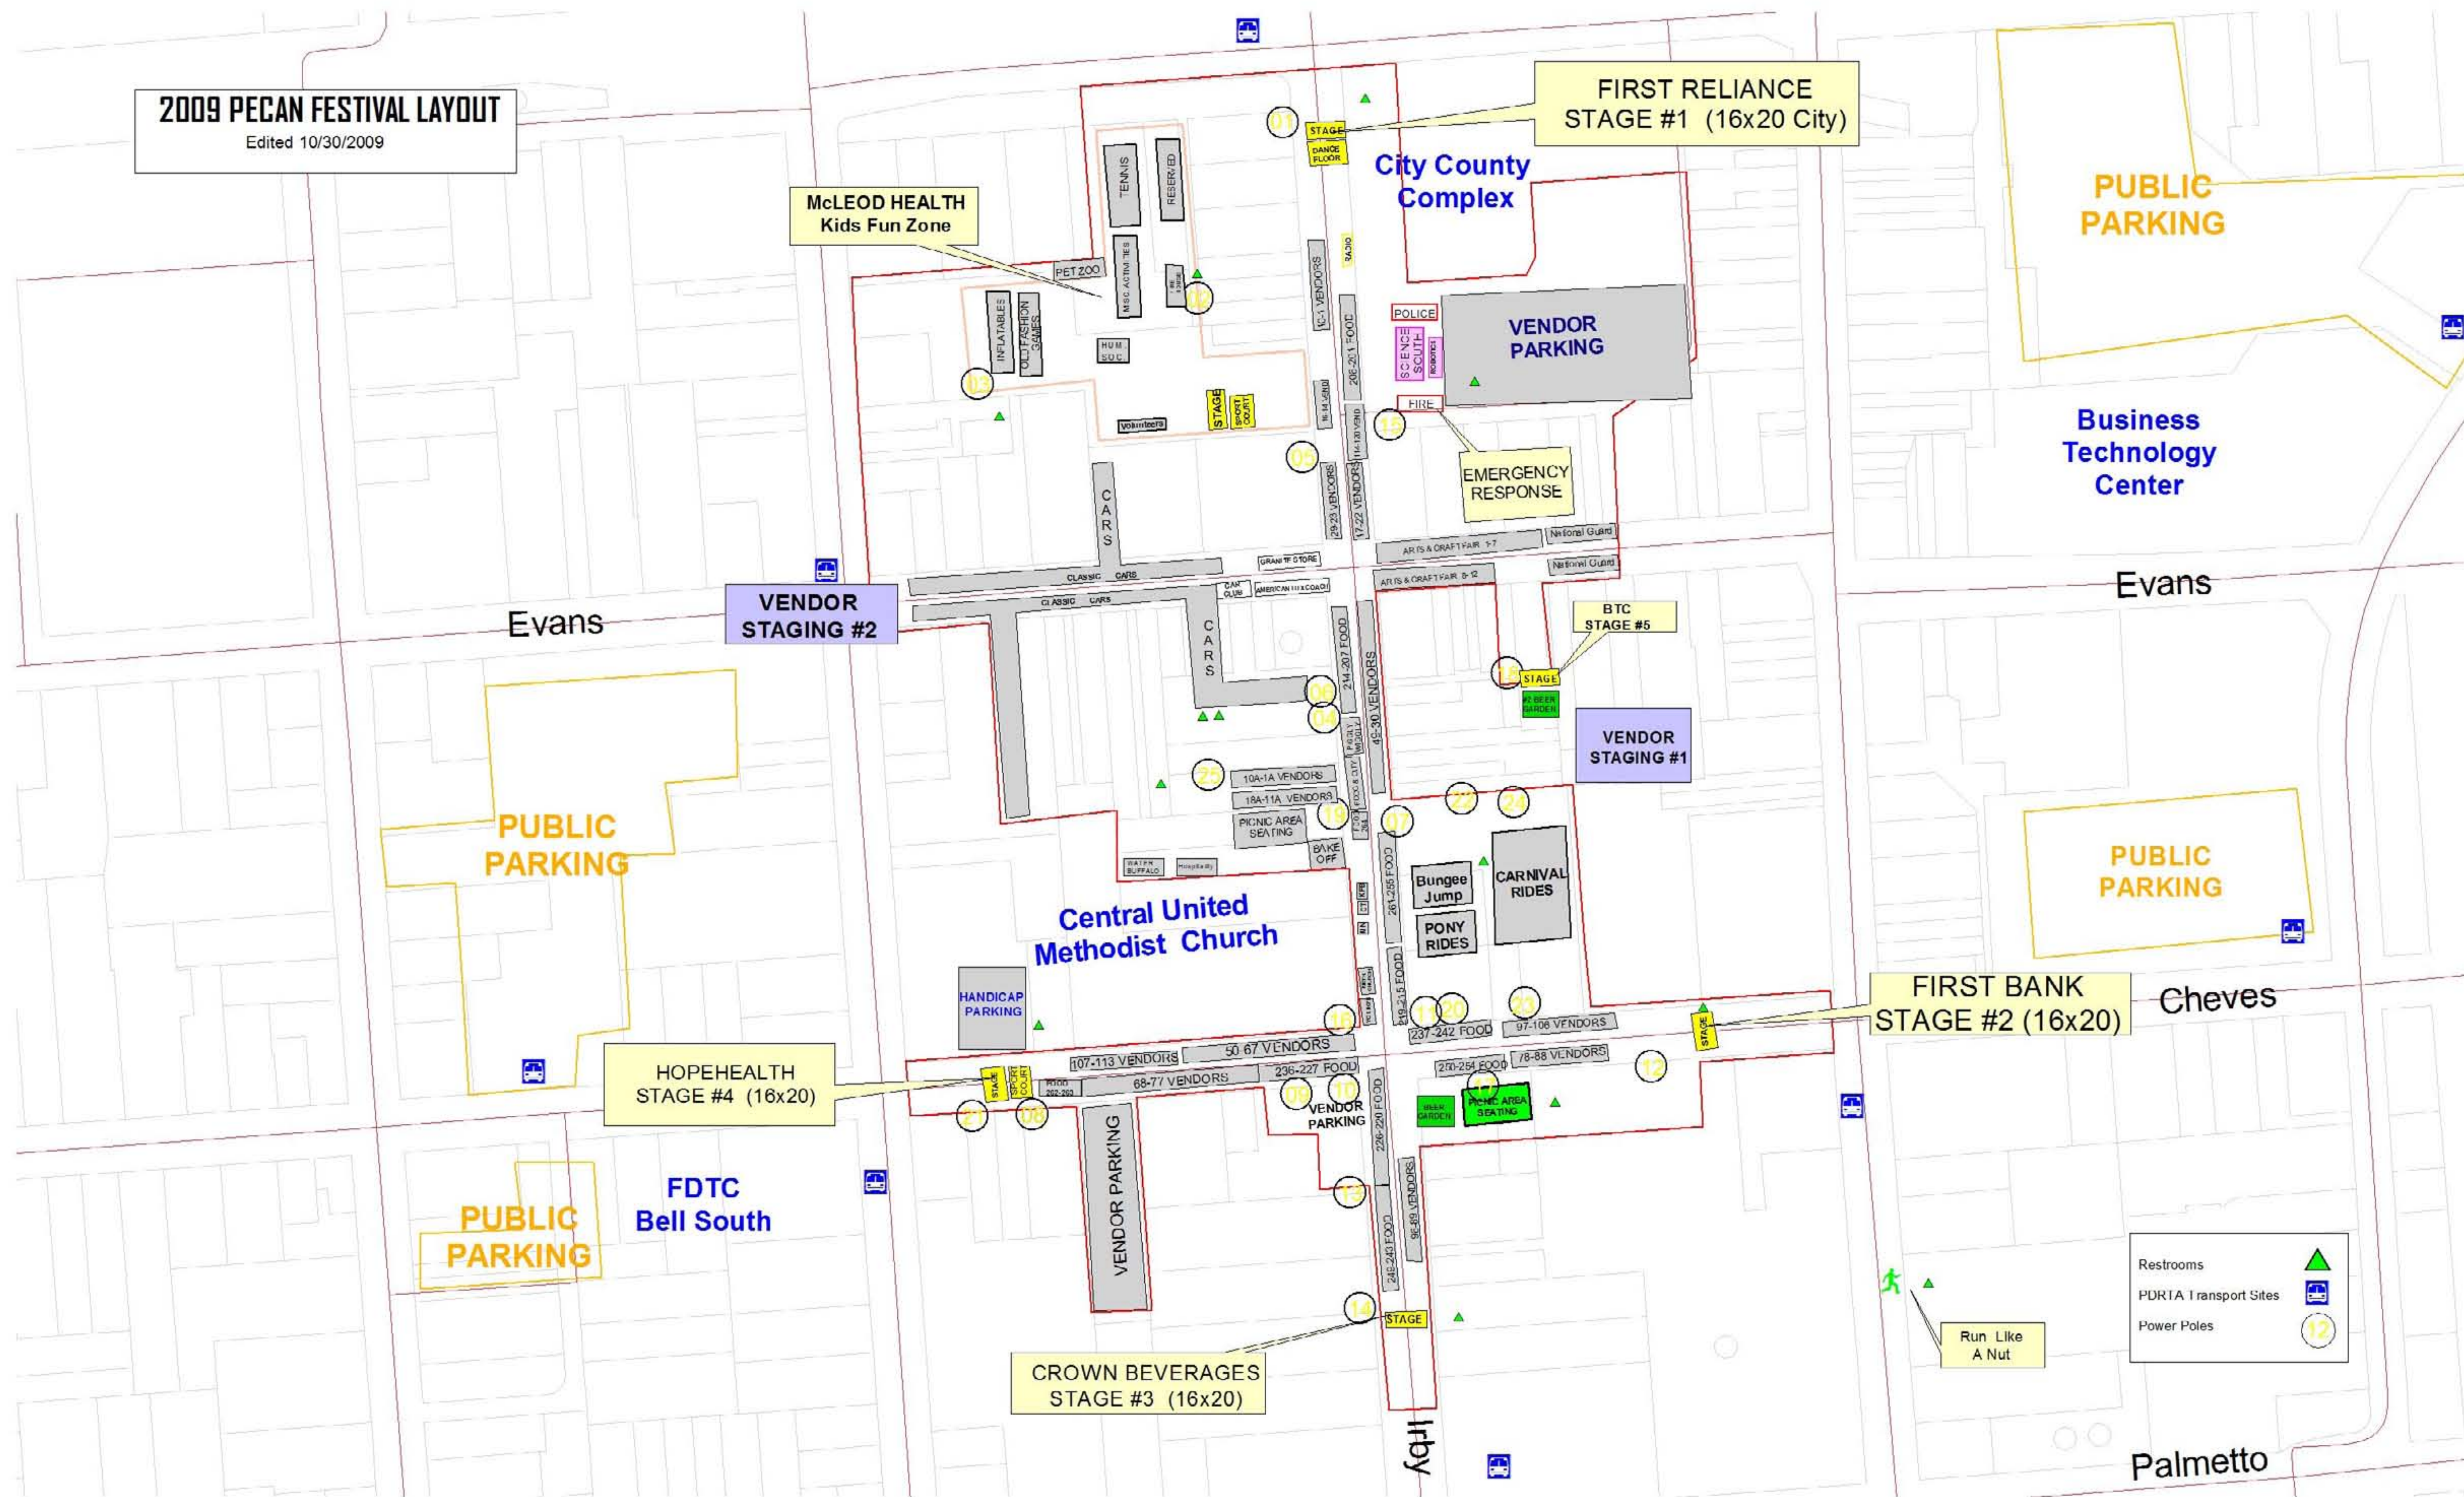

**2009 PECAN FESTIVAL LAYOUT**  
Edited 10/30/2009

McLEOD HEALTH  
Kids Fun Zone

FIRST RELIANCE  
STAGE #1 (16x20 City)

City County  
Complex

PUBLIC  
PARKING

Business  
Technology  
Center

Evans

VENDOR  
STAGING #2

PUBLIC  
PARKING

BTC  
STAGE #5

VENDOR  
STAGING #1

Central United  
Methodist Church

PUBLIC  
PARKING

FIRST BANK  
STAGE #2 (16x20)

Cheves

HOPEHEALTH  
STAGE #4 (16x20)

FDTC  
Bell South

PUBLIC  
PARKING

CROWN BEVERAGES  
STAGE #3 (16x20)

- Restrooms ▲
- PDRTA Transport Sites 🚚
- Power Poles 12

Run Like  
A Nut

Palmetto

Irby